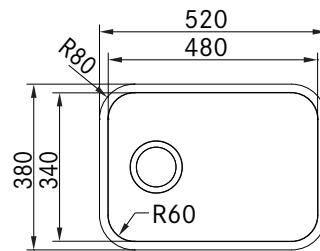

SPECIFICATION SHEET

PRODUCT FAMILY: Sinks FINISH: Stainless Steel SERIES: PANDA MODEL: U 480 CS

Product Information

Article Number	127.0183.805
Cabinet Size	600 mm
Waste Outlet Diameter	3 1/2" basket strainer
Tap Hole	0
Length Overall	510 mm
Width Overall	370 mm
Length of large bowl	480 mm
Width of large bowl	340 mm
Depth of large bowl	145 mm
Number of Bowls	1